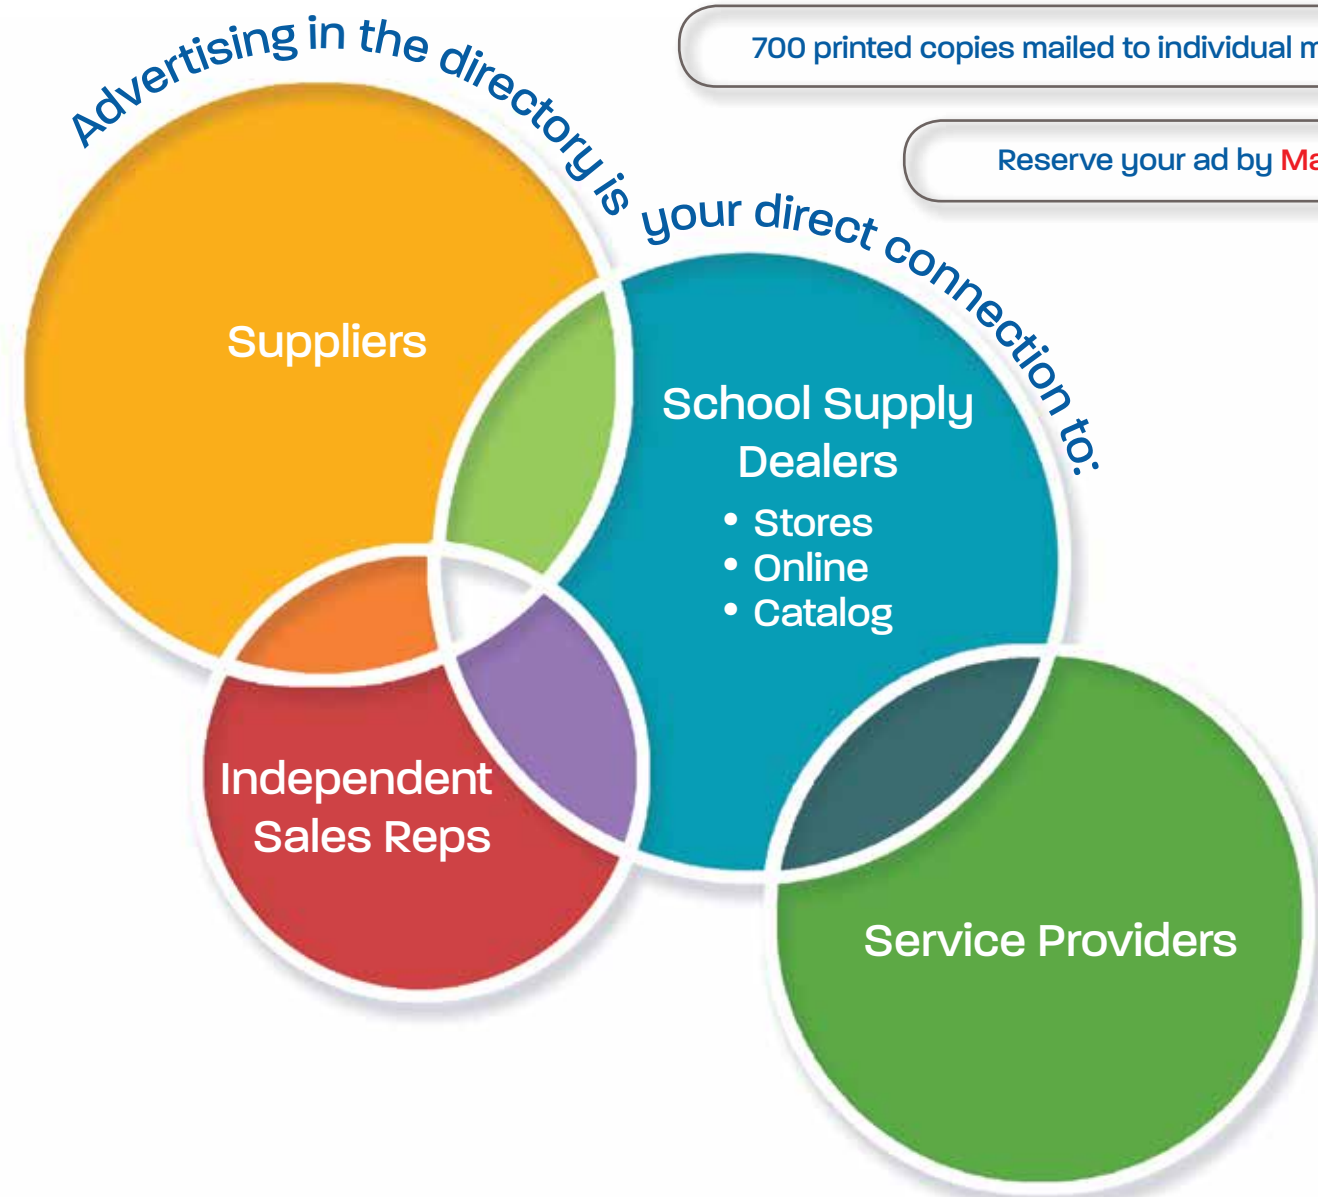

THE ULTIMATE CONNECTION RESOURCE

Digital version posted at EDmarket.org with linkable ads

700 printed copies mailed to individual members

Reserve your ad by **May 12**

View a sample of last year's directory here:

www.fwpi.com/directory

Rates and Specifications - Reserve Your Ad by **May 12**

FULL PAGE
7.25" x 10.25" (W x H)
Trim size: 7" x 10"
Please keep live area 1/4" from trim

2/3 PAGE
4.125" x 8.875"
(W x H)

1/2 PAGE
Horizontal
6.25" x 4.375"
(W x H)

1/3 PAGE
Horizontal
4.125" x 4.375"
(W x H)

1/3 PAGE
Vertical
2" x 8.875"
(W x H)

1/6 PAGE
Horizontal
4.125" x 2.125"
(W x H)

1/6 PAGE
Vertical
2" x 4.375"
(W x H)

1/9 PAGE
Horizontal
2" x 2.375"
(W x H)

Full-Color Ad Size	Ad Rate
Full-page	\$ 995
2/3 page	\$ 735
1/2 page	\$ 590
1/3 page	\$ 335
1/6 page	\$ 225
1/9 page	\$ 150

Make your ad stand out with Full Color Premium Cover Page Placements

COVERS

7.25" x 10.25" (W x H)

Trim Size: 7" x 10"

Please keep live area 1/4" from trim

Cover Placements	Ad Rate
Back Cover	\$ 1,995
Inside Front Cover	\$ 1,595
Inside Back Cover	\$ 1,395